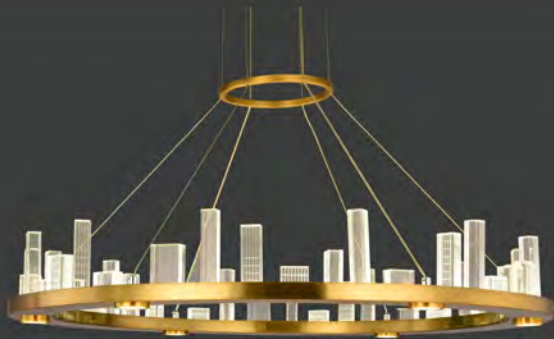

A lamp, a mood in the warm and romantic atmosphere,
perform different wonderful moments

型号: 1003城市之光圆形

光源: LED

材质: 铁艺+K9水晶 (拉丝金古铜)

规格: (长*宽*高)

D500mm 48W 价格: ¥7509

D600mm 56W 价格: ¥8709

D800mm 75W 价格: ¥12509